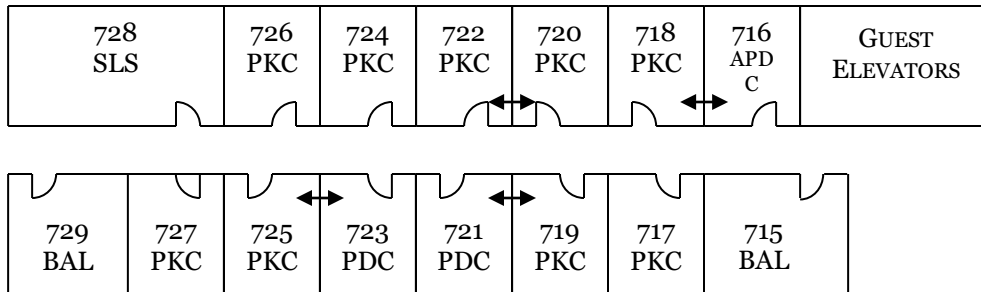

SLS HOTEL AT BEVERLY HILLS

**7TH FLOOR
FLOOR PLAN**

- 1 – ACCESSIBLE DOUBLE (APDC)
- 17 – PREMIER KINGS (PK)
- 4 – PREMIER DOUBLES (PD)
- 1 – ONE BEDROOM SUITE QUEEN (OBS)
- 3 – BALCONY SUITE KINGS (BAL)
- 1 – SLS SUITE KING (SLS)