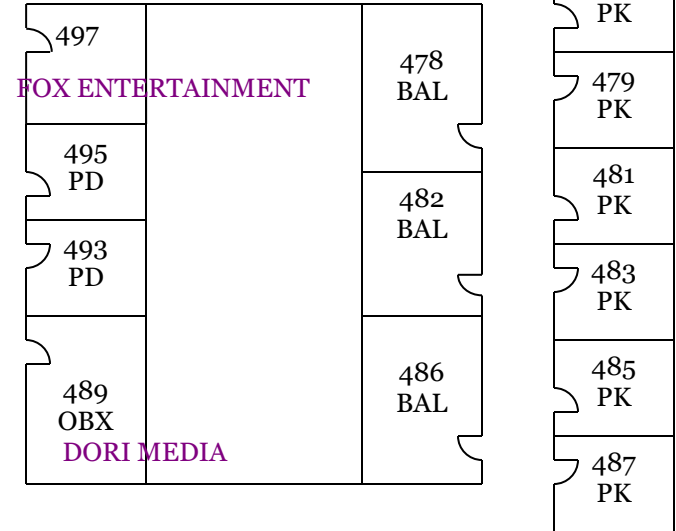

**4TH FLOOR
FLOOR PLAN**

- 3 – SUPERIOR KINGS (SK)
- 1 – SUPERIOR DOUBLES (SD)
- 40 – PREMIER KING
- 16 – ACCESSIBLE PREMIER DOUBLE (APDA)
- 16 – PREMIER DOUBLES (PD)
- 9 – BALCONY SUITES (BAL)
- 1 – ONE BEDROOM SUITE QUEEN (OBSQ)
- 8 – ONE BEDROOM SUITES KING (OBS)
- 1 – STUDIO SUITE KING (SSK)
- 1 – STUDIO SUITE DOUBLE (SSD)
- 1 – SIGNATURE SUITE KING (PSK)
- 2 – ONE BEDROOM DELUXE SUITE (OBX)
- 1 – ONE BEDROOM DELUXE SUITE DOUBLE (OBXD)