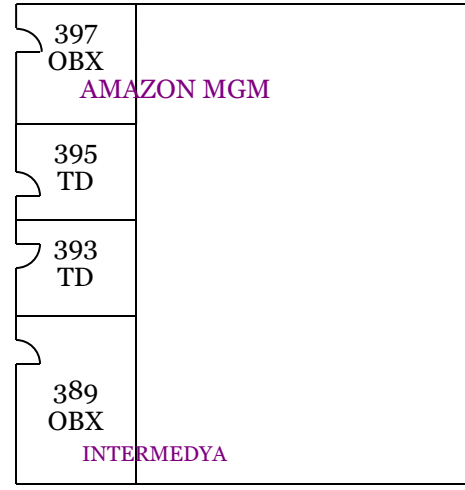

3RD FLOOR FLOOR PLAN

- 3 – SUPERIOR KINGS (SK)
- 1 – SUPERIOR DOUBLES (SD)
- 38 – PREMIER KING (PK)
- 1 – HEARING ACCESSIBLE PREMIER DOUBLE (HPDA)
- 16 – PREMIER DOUBLE (PD)
- 1 – STUDIO SUITE KING (SSK)
- 1 – STUDIO SUITE DOUBLE (SSD)
- 6 – ONE BEDROOM SUITE KING (OBS)
- 1 – ONE BEDROOM SUITE QUEEN (OBSQ)
- 1 – SIGNATURE SUITE KINGS (PSK)
- 3 – ONE BEDROOM DELUXE SUITE (OBX)
- 2 – TERRACE DOUBLES (TD)