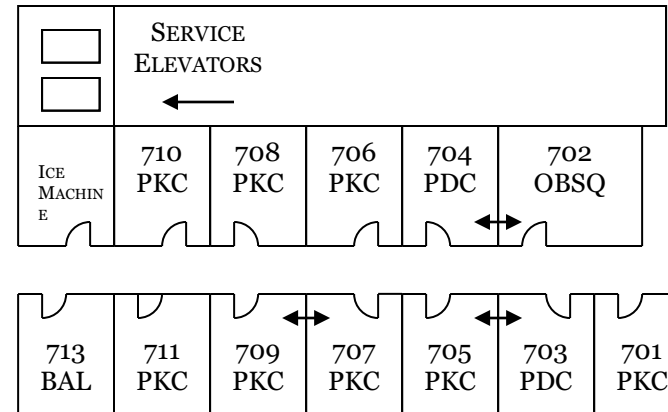

SLS HOTEL AT BEVERLY HILLS

**7TH FLOOR
FLOOR PLAN**

- 1 – ACCESSIBLE DOUBLE (APDC)
- 17 – PREMIER KINGS (PK)
- 4 – PREMIER DOUBLES (PD)
- 1 – ONE BEDROOM SUITE QUEEN (OBS)
- 3 – BALCONY SUITE KINGS (BAL)
- 1 – SLS SUITE KING (SLS)