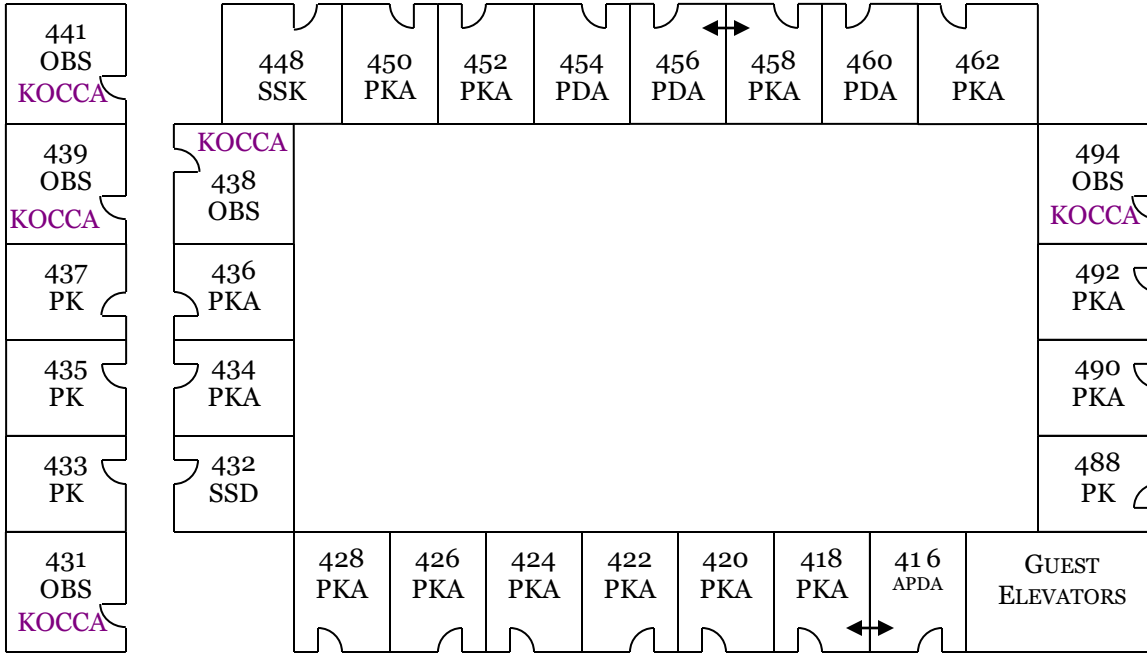

**4TH FLOOR
FLOOR PLAN**

- 3 – SUPERIOR KINGS (SK)
- 1 – SUPERIOR DOUBLES (SD)
- 40 – PREMIER KING
- 16 – ACCESSIBLE PREMIER DOUBLE (APDA)
- 16 – PREMIER DOUBLES (PD)
- 9 – BALCONY SUITES (BAL)
- 1 – ONE BEDROOM SUITE QUEEN (OBSQ)
- 8 – ONE BEDROOM SUITES KING (OBS)
- 1 – STUDIO SUITE KING (SSK)
- 1 – STUDIO SUITE DOUBLE (SSD)
- 1 – SIGNATURE SUITE KING (PSK)
- 2 – ONE BEDROOM DELUXE SUITE (OBX)
- 1 – ONE BEDROOM DELUXE SUITE DOUBLE (OBXD)