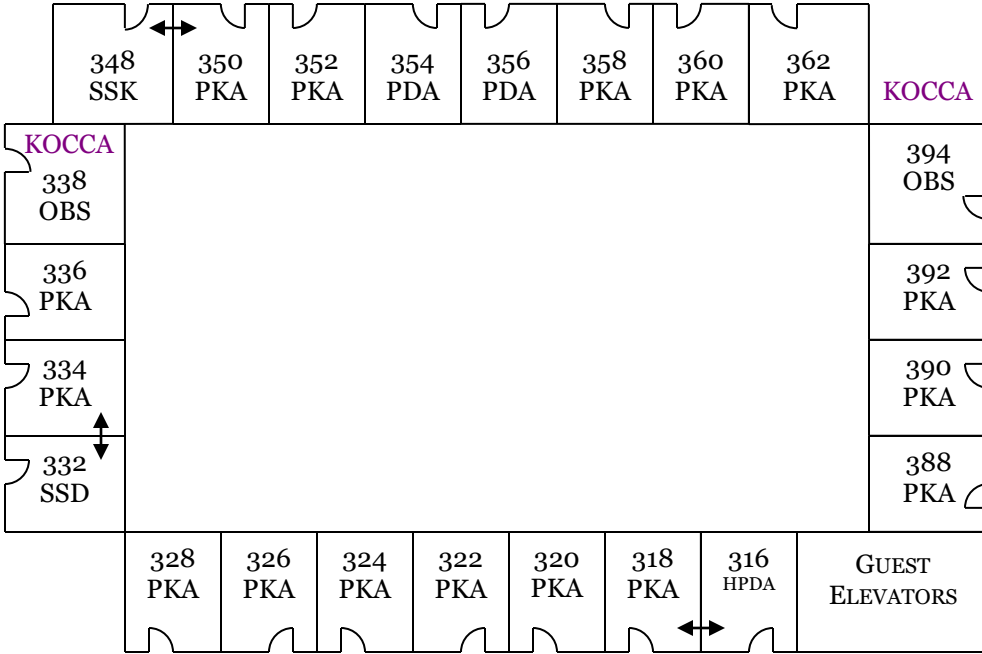

MEDIAHUB

229 OBS	227 SK	225 SK	223 SD	221 SK	219 SK	217 SD	215 ASSK ADA
---------	--------	--------	--------	--------	--------	--------	--------------

COMAREX

SLS HOTEL AT BEVERLY HILLS

2ND FLOOR FLOOR PLAN

- 19 – SUPERIOR KINGS (SK)
- 11 – SUPERIOR DOUBLES (SD)
- 15 – TERRACE KINGS (TK)
- 7 – TERRACE DOUBLES (TD)
- 1 – ACCESSIBLE TERRACE DOUBLE (ATD)
- 1 – ONE BEDROOM SUITE QUEEN (OBSQ)
- 7 – ONE BEDROOM SUITE KING (OBS)
- 1 – STUDIO SUITE KING (SSK)
- 1 – ACCESSIBLE STUDIO SUITE KING (ASSK)
- 1 – ACCESSIBLE ONE BEDROOM DELUXE DOUBLE (AOXD)
- 1 – SIGNATURE SUITE KING (PSK)

NOTE: NO CONNECTING ROOMS ON 2ND FLOOR

CISNEROS

213 OBS	211 SK	209 SK	207 SK	205 SK	203 SD	201 SK
---------	--------	--------	--------	--------	--------	--------

SLS
BEVERLY HILLS HOTEL

3RD FLOOR FLOOR PLAN

SLS
BEVERLY HILLS
HOTEL